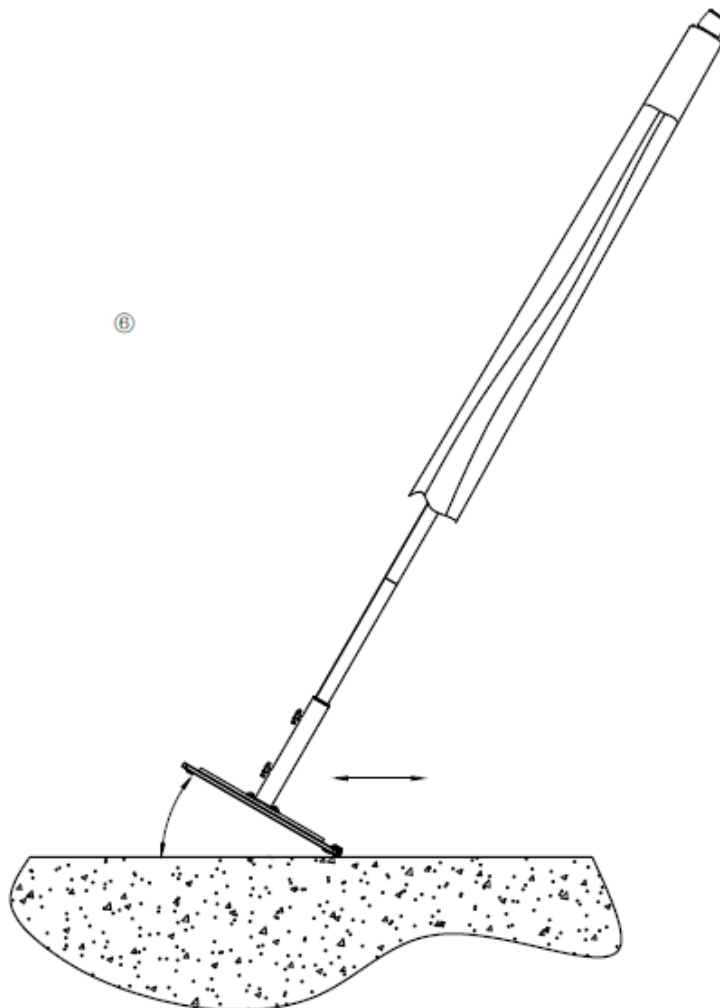

#### CONTENTS

	Item	Description	Quantity
A		Base Plate	1
B		Adapter	1
C		Adapter	1
D		Screw	4
E		Washer	4
F		Allen Key	1

## ASSEMBLY INSTRUCTIONS

①

②

 SOLA BY SKYSPAN

**SOLA BY SKYSPAN**

[www.skyspanshade.com.au](http://www.skyspanshade.com.au) | [sales@skyspanshade.com.au](mailto:sales@skyspanshade.com.au) | +61 (07) 3804 6288