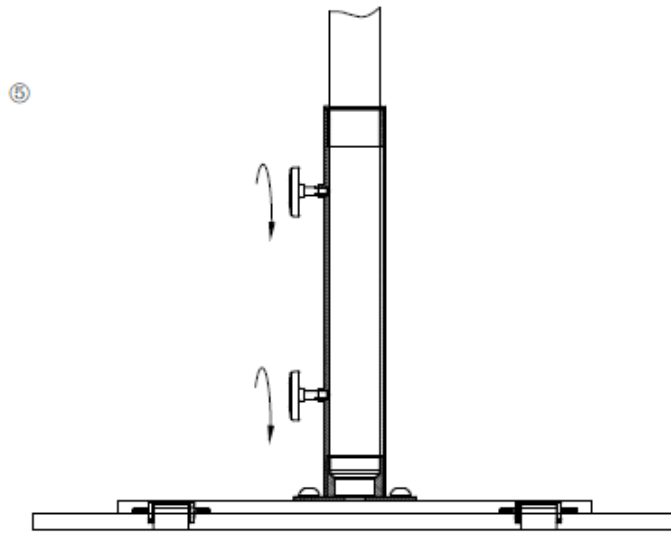

#### CONTENTS

	Item	Description	Quantity
A		Base Plate	1
B		Adapter	1
C		Adapter	1
D		Screw	4
E		Washer	4
F		Allen Key	1

## ASSEMBLY INSTRUCTIONS

①

②

 SOLA BY SKYSPAN

**SOLA BY SKYSPAN**

[www.skyspanshade.com.au](http://www.skyspanshade.com.au) | [sales@skyspanshade.com.au](mailto:sales@skyspanshade.com.au) | +61 (07) 3804 6288