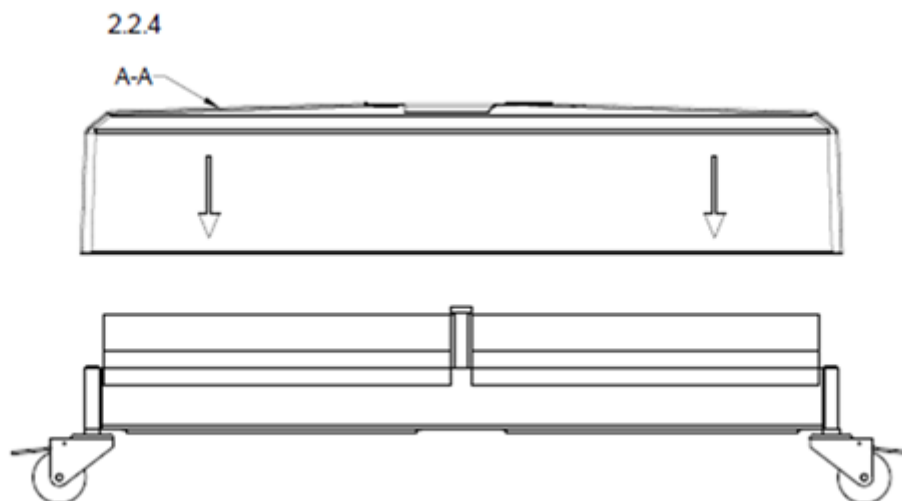

3. Place cover on base. Ready to install umbrella