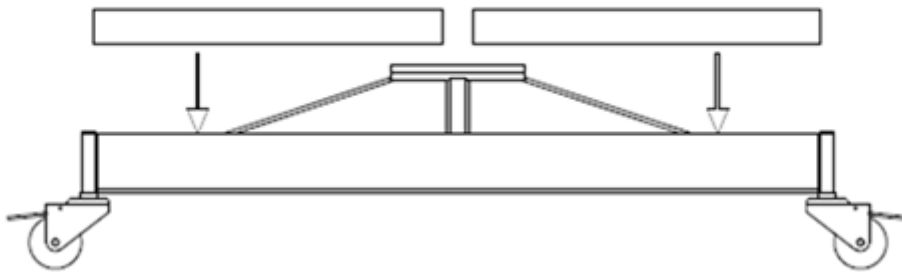

2. Carefully place the 40*40*4cm pavers into the base