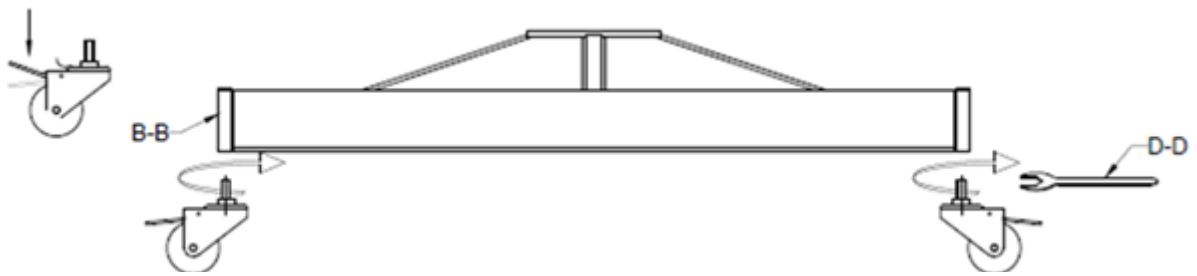

## ASSEMBLY INSTRUCTIONS PORTABLE BASE - BREEZE / COASTAL WITH WHEELS

### CONTENTS

	Item	Description	Quantity
A - A		Aluminium Base Cover	1
B - B		Steel Base	1
C - C		Lockable Wheels	4
D - D		Spanner	1
O		40 x 40 x 4cm Pavers (Not Included)	4

## ASSEMBLY INSTRUCTIONS

1. Remove base from packaging. Install wheels on all 4 corners.

2. Carefully place the 40\*40\*4cm pavers into the base

3. Place cover on base. Ready to install umbrella

**SOLA** BY **SKYSPAN**