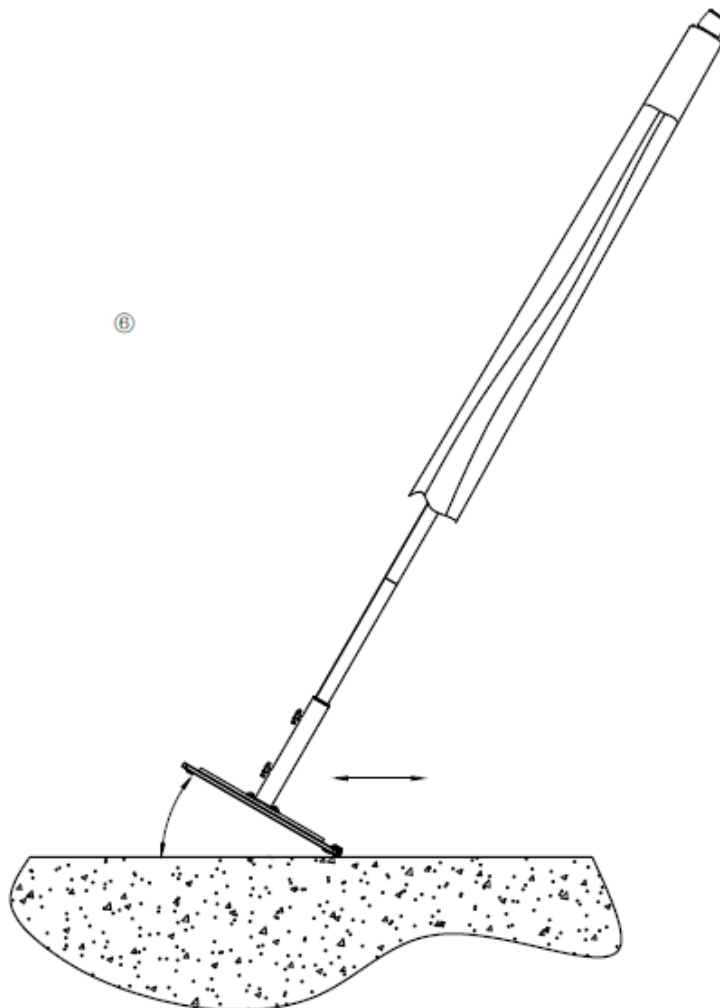

#### CONTENTS

	Item	Description	Quantity
A		Base Plate	1
B		Adapter	1
C		Screw	4
D		Washer	4
E		Allen Key	1

# ASSEMBLY INSTRUCTIONS

①

②

③

④

 SOLA BY SKYSPAN

**SOLA BY SKYSPAN**

[www.skyspanshade.com.au](http://www.skyspanshade.com.au) | [sales@skyspanshade.com.au](mailto:sales@skyspanshade.com.au) | +61 (07) 3804 6288