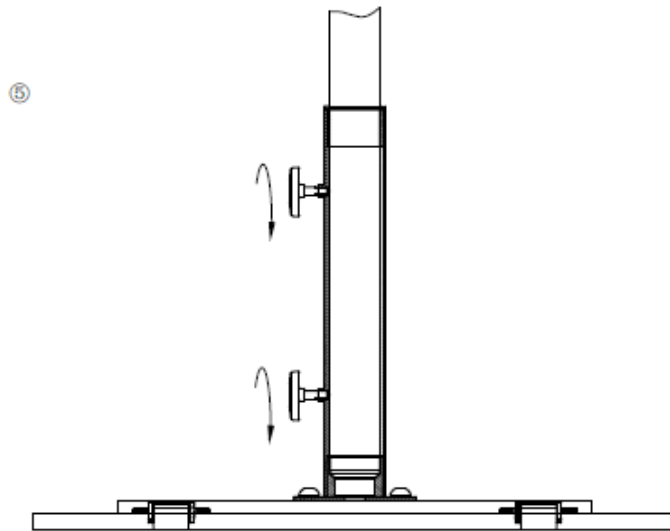

#### CONTENTS

	Item	Description	Quantity
A		Base Plate	1
B		Adapter	1
C		Screw	4
D		Washer	4
E		Allen Key	1

# ASSEMBLY INSTRUCTIONS

①

②

③

④

 SOLA BY SKYSPAN

**SOLA BY SKYSPAN**

[www.skyspanshade.com.au](http://www.skyspanshade.com.au) | [sales@skyspanshade.com.au](mailto:sales@skyspanshade.com.au) | +61 (07) 3804 6288