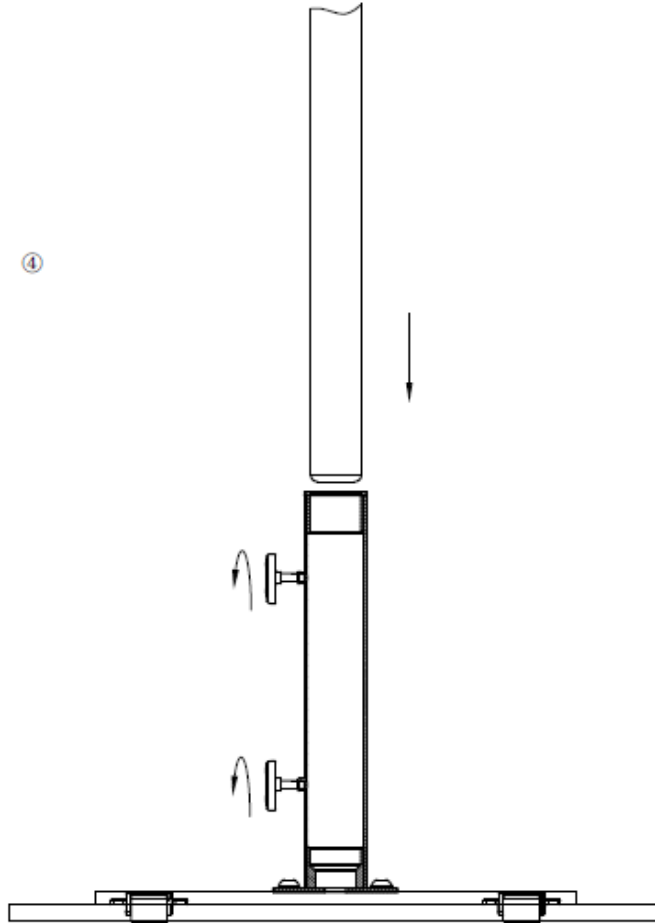

#### CONTENTS

	Item	Description	Quantity
A		Base Plate	1
B		Adapter	1
C		Screw	4
D		Washer	4
E		Allen Key	1

# ASSEMBLY INSTRUCTIONS

①

②

③

④

 SOLA BY SKYSPAN

**SOLA BY SKYSPAN**

[www.skyspanshade.com.au](http://www.skyspanshade.com.au) | [sales@skyspanshade.com.au](mailto:sales@skyspanshade.com.au) | +61 (07) 3804 6288