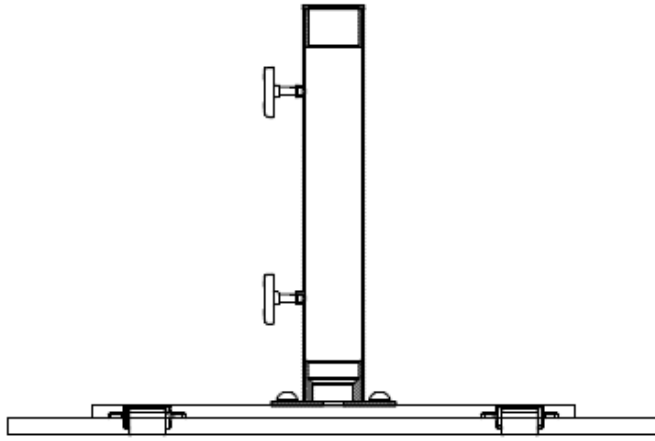

#### CONTENTS

	Item	Description	Quantity
A		Base Plate	1
B		Adapter	1
C		Screw	4
D		Washer	4
E		Allen Key	1

# ASSEMBLY INSTRUCTIONS

①

②

③

④

 SOLA BY SKYSPAN

**SOLA BY SKYSPAN**

[www.skyspanshade.com.au](http://www.skyspanshade.com.au) | [sales@skyspanshade.com.au](mailto:sales@skyspanshade.com.au) | +61 (07) 3804 6288