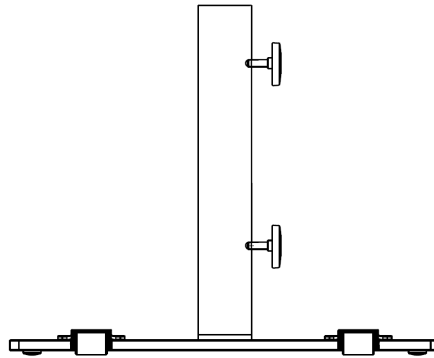

SOLA BY SKYSPAN

ASSEMBLY INSTRUCTIONS

PORTABLE BASE CAFÉ SQUARE / ROUND 22kg

CONTENTS

	Item	Description	Quantity
A		Base Plate with Wheels	1
B		Adapter	1

ASSEMBLY INSTRUCTIONS

 SOLA BY SKYSPAN

SOLA BY SKYSPAN