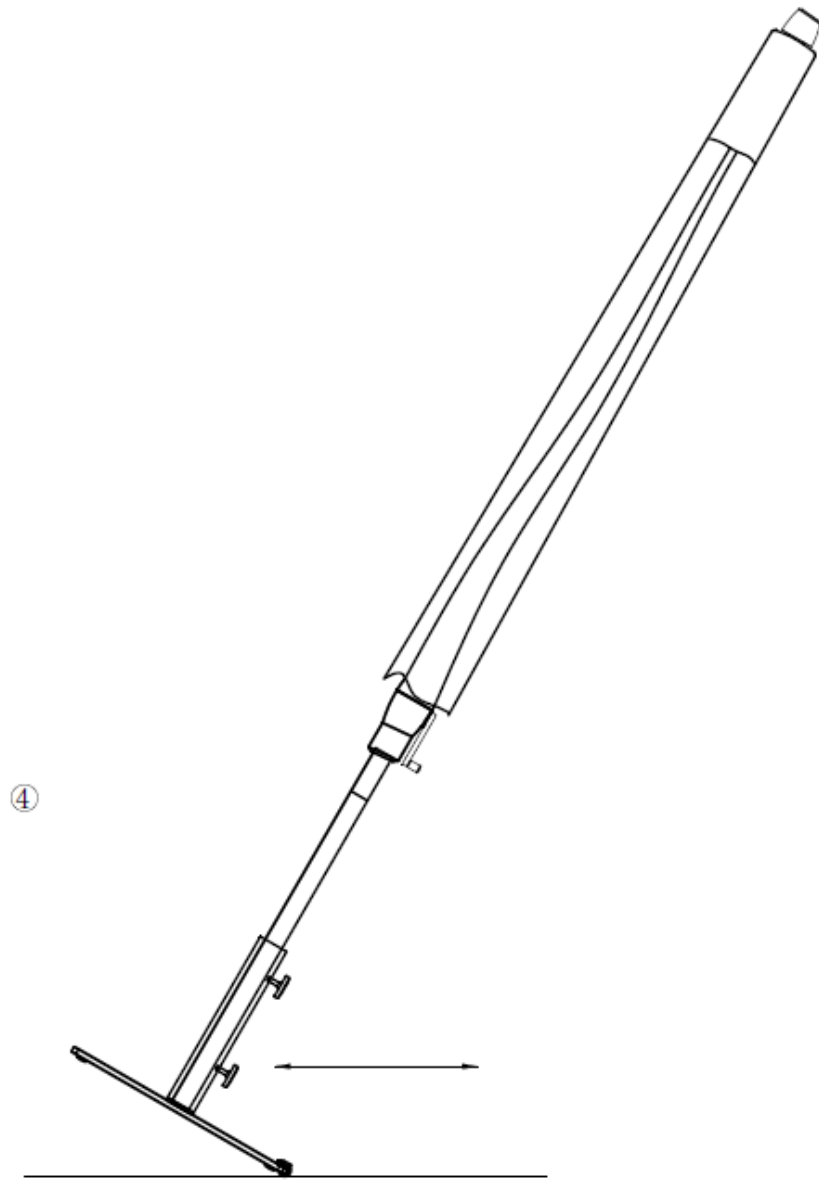

SOLA BY SKYSPAN

ASSEMBLY INSTRUCTIONS

PORTABLE BASE CAFÉ SQUARE / ROUND 22kg

CONTENTS

	Item	Description	Quantity
A		Base Plate with Wheels	1
B		Adapter	1

ASSEMBLY INSTRUCTIONS

 SOLA BY SKYSPAN

SOLA BY SKYSPAN