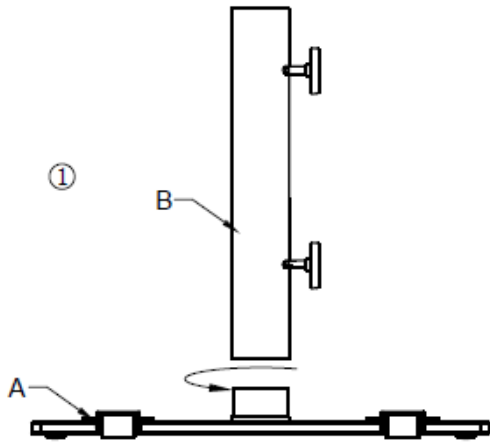

SOLA BY SKYSPAN

ASSEMBLY INSTRUCTIONS

PORTABLE BASE CAFÉ SQUARE / ROUND 22kg

CONTENTS

	Item	Description	Quantity
A		Base Plate with Wheels	1
B		Adapter	1

ASSEMBLY INSTRUCTIONS

 SOLA BY SKYSPAN

SOLA BY SKYSPAN