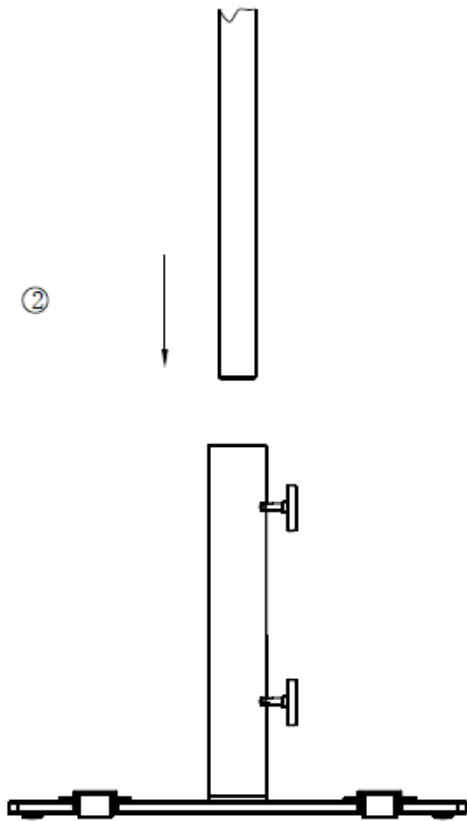

SOLA BY SKYSPAN

ASSEMBLY INSTRUCTIONS

PORTABLE BASE CAFÉ SQUARE / ROUND 22kg

CONTENTS

	Item	Description	Quantity
A		Base Plate with Wheels	1
B		Adapter	1

ASSEMBLY INSTRUCTIONS

 SOLA BY SKYSPAN

SOLA BY SKYSPAN