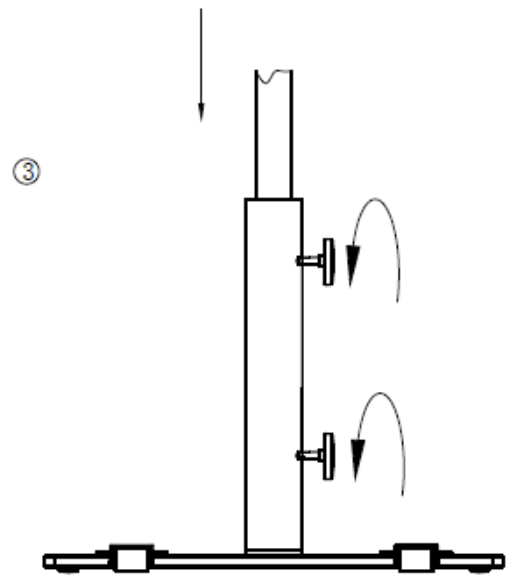

SOLA BY SKYSPAN

ASSEMBLY INSTRUCTIONS

PORTABLE BASE CAFÉ SQUARE / ROUND 22kg

CONTENTS

	Item	Description	Quantity
A		Base Plate with Wheels	1
B		Adapter	1

ASSEMBLY INSTRUCTIONS

 SOLA BY SKYSPAN

SOLA BY SKYSPAN