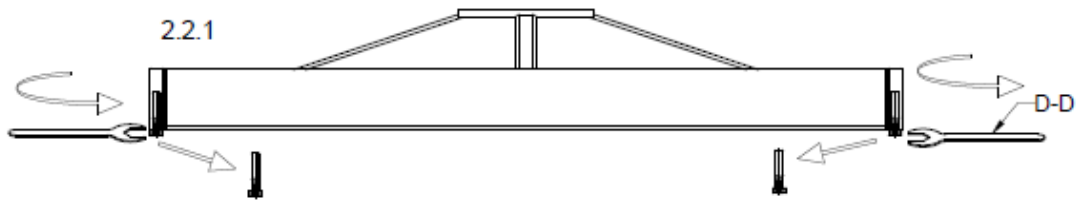

ASSEMBLY INSTRUCTIONS