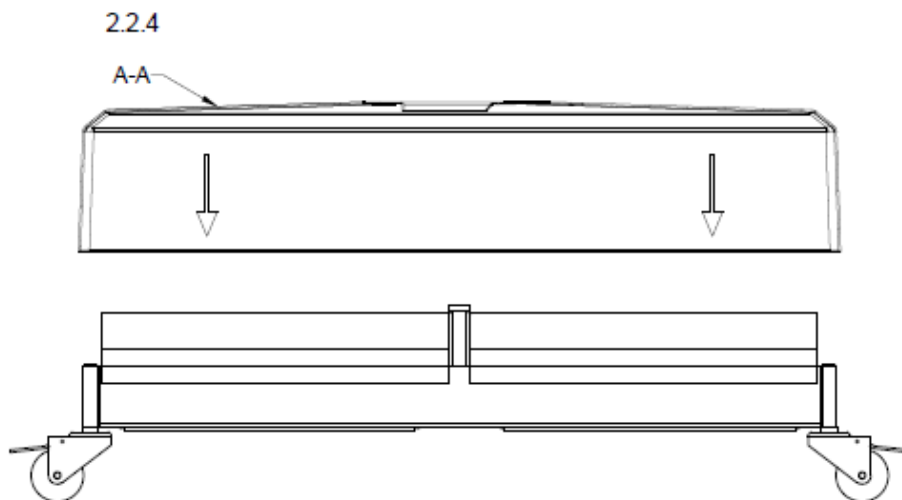

ASSEMBLY INSTRUCTIONS