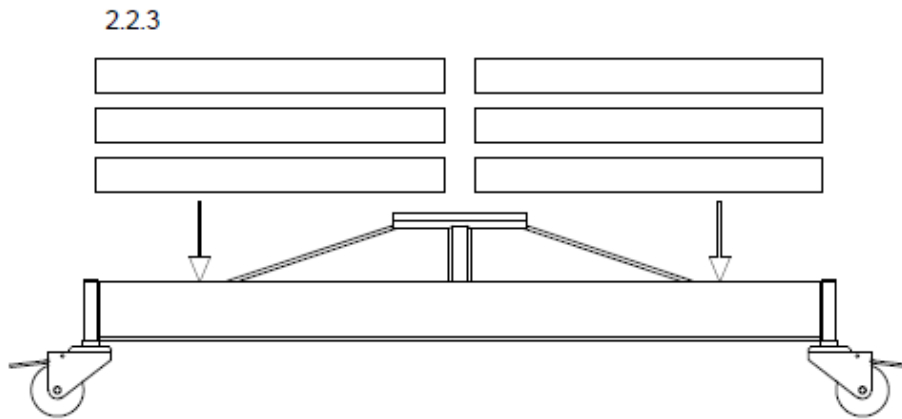

ASSEMBLY INSTRUCTIONS