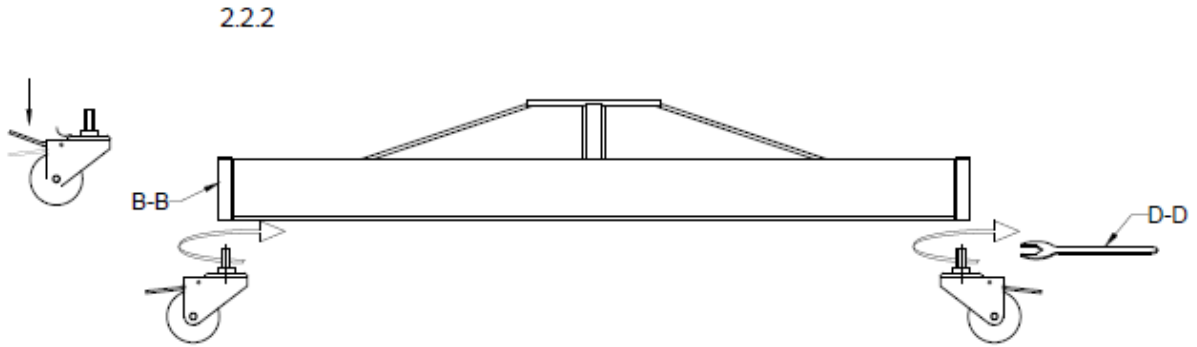

ASSEMBLY INSTRUCTIONS